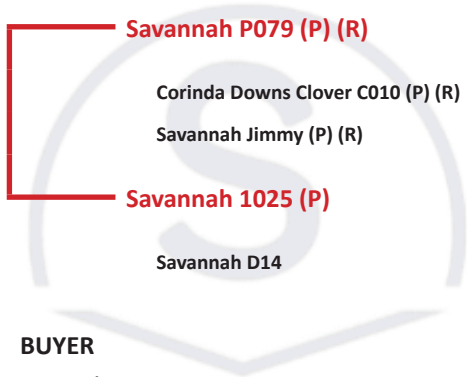

Savannah P079 (P) (R)

Corinda Downs Clover C010 (P) (R)

Savannah Jimmy (P) (R)

Savannah 1025 (P)

Savannah D14

BUYER
PRICE \$

SAVANNAH R060 (P)

AGE 20 months
COLOUR Red
POLL Polled
BREED 100% Simmental
GRADE Unregistered